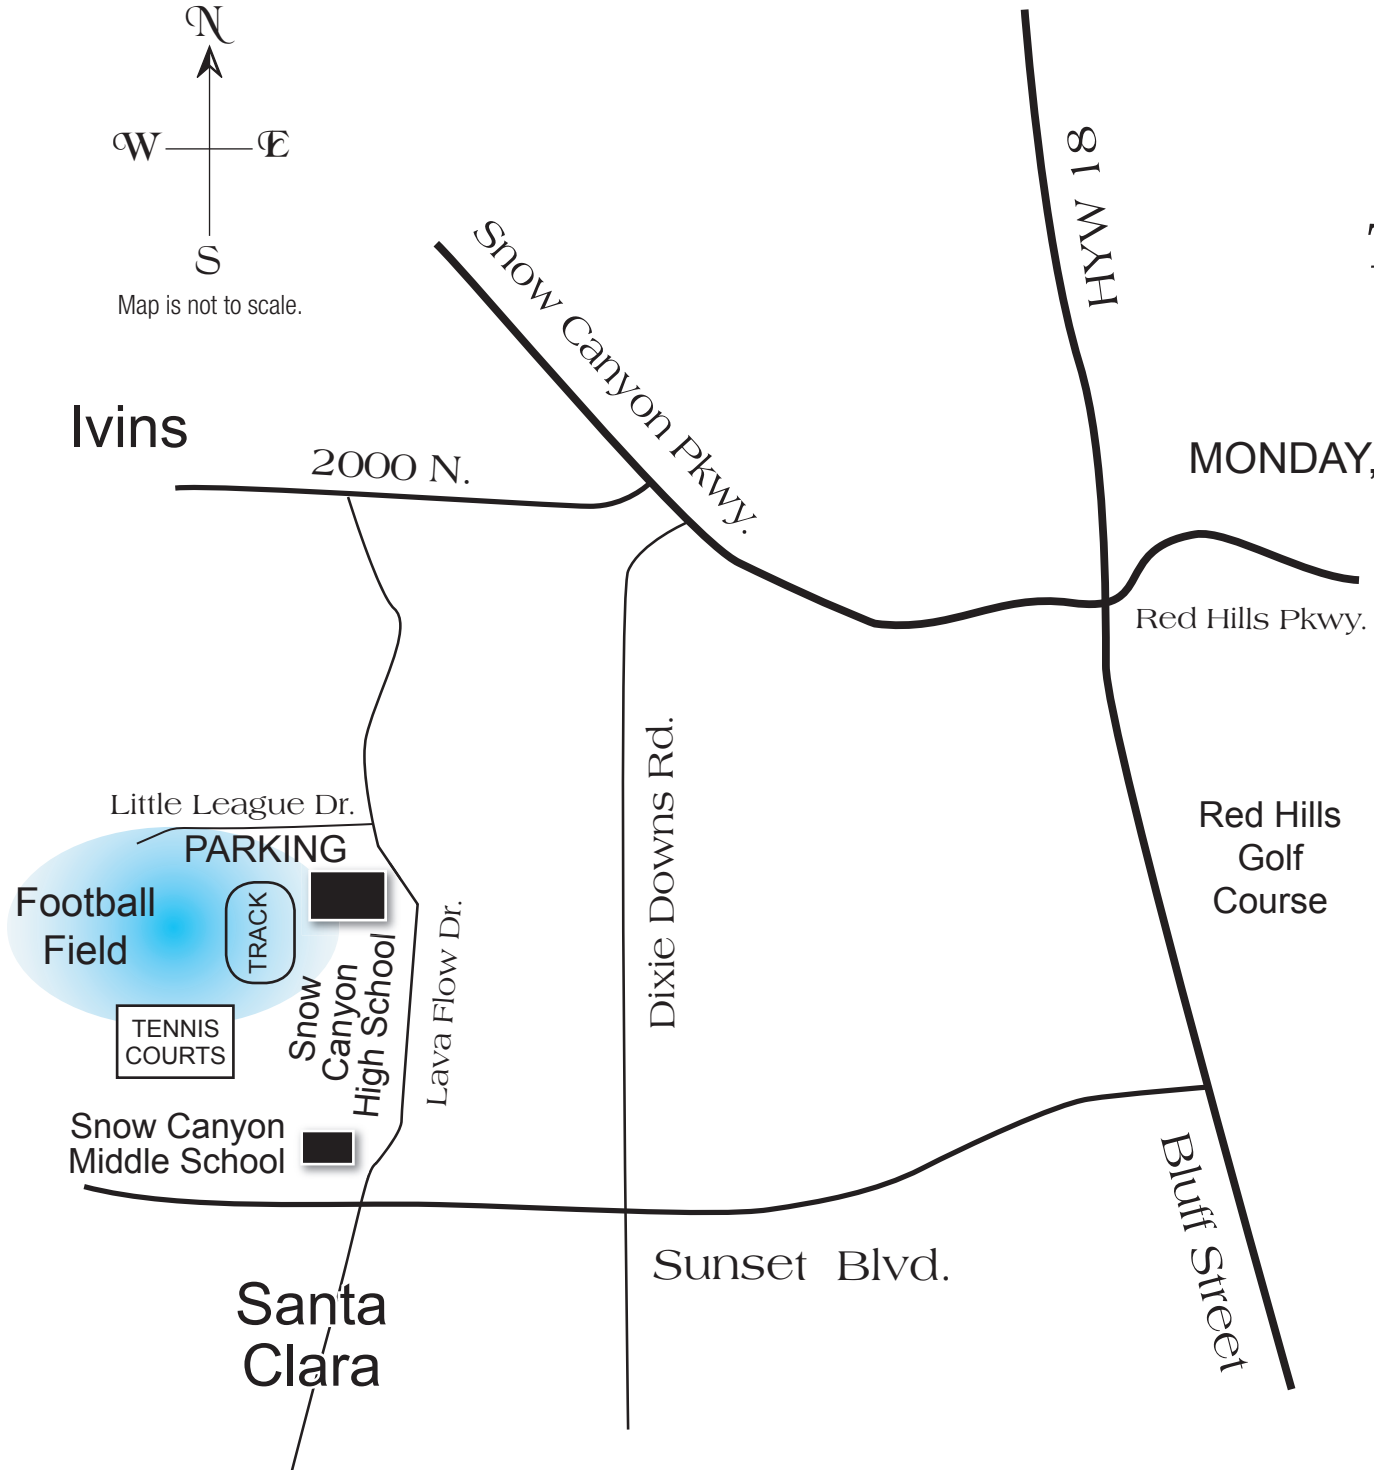

Map is not to scale.

# TRACK & FIELD

**MONDAY, TUESDAY & WEDNESDAY**  
Snow Canyon HS Football Field