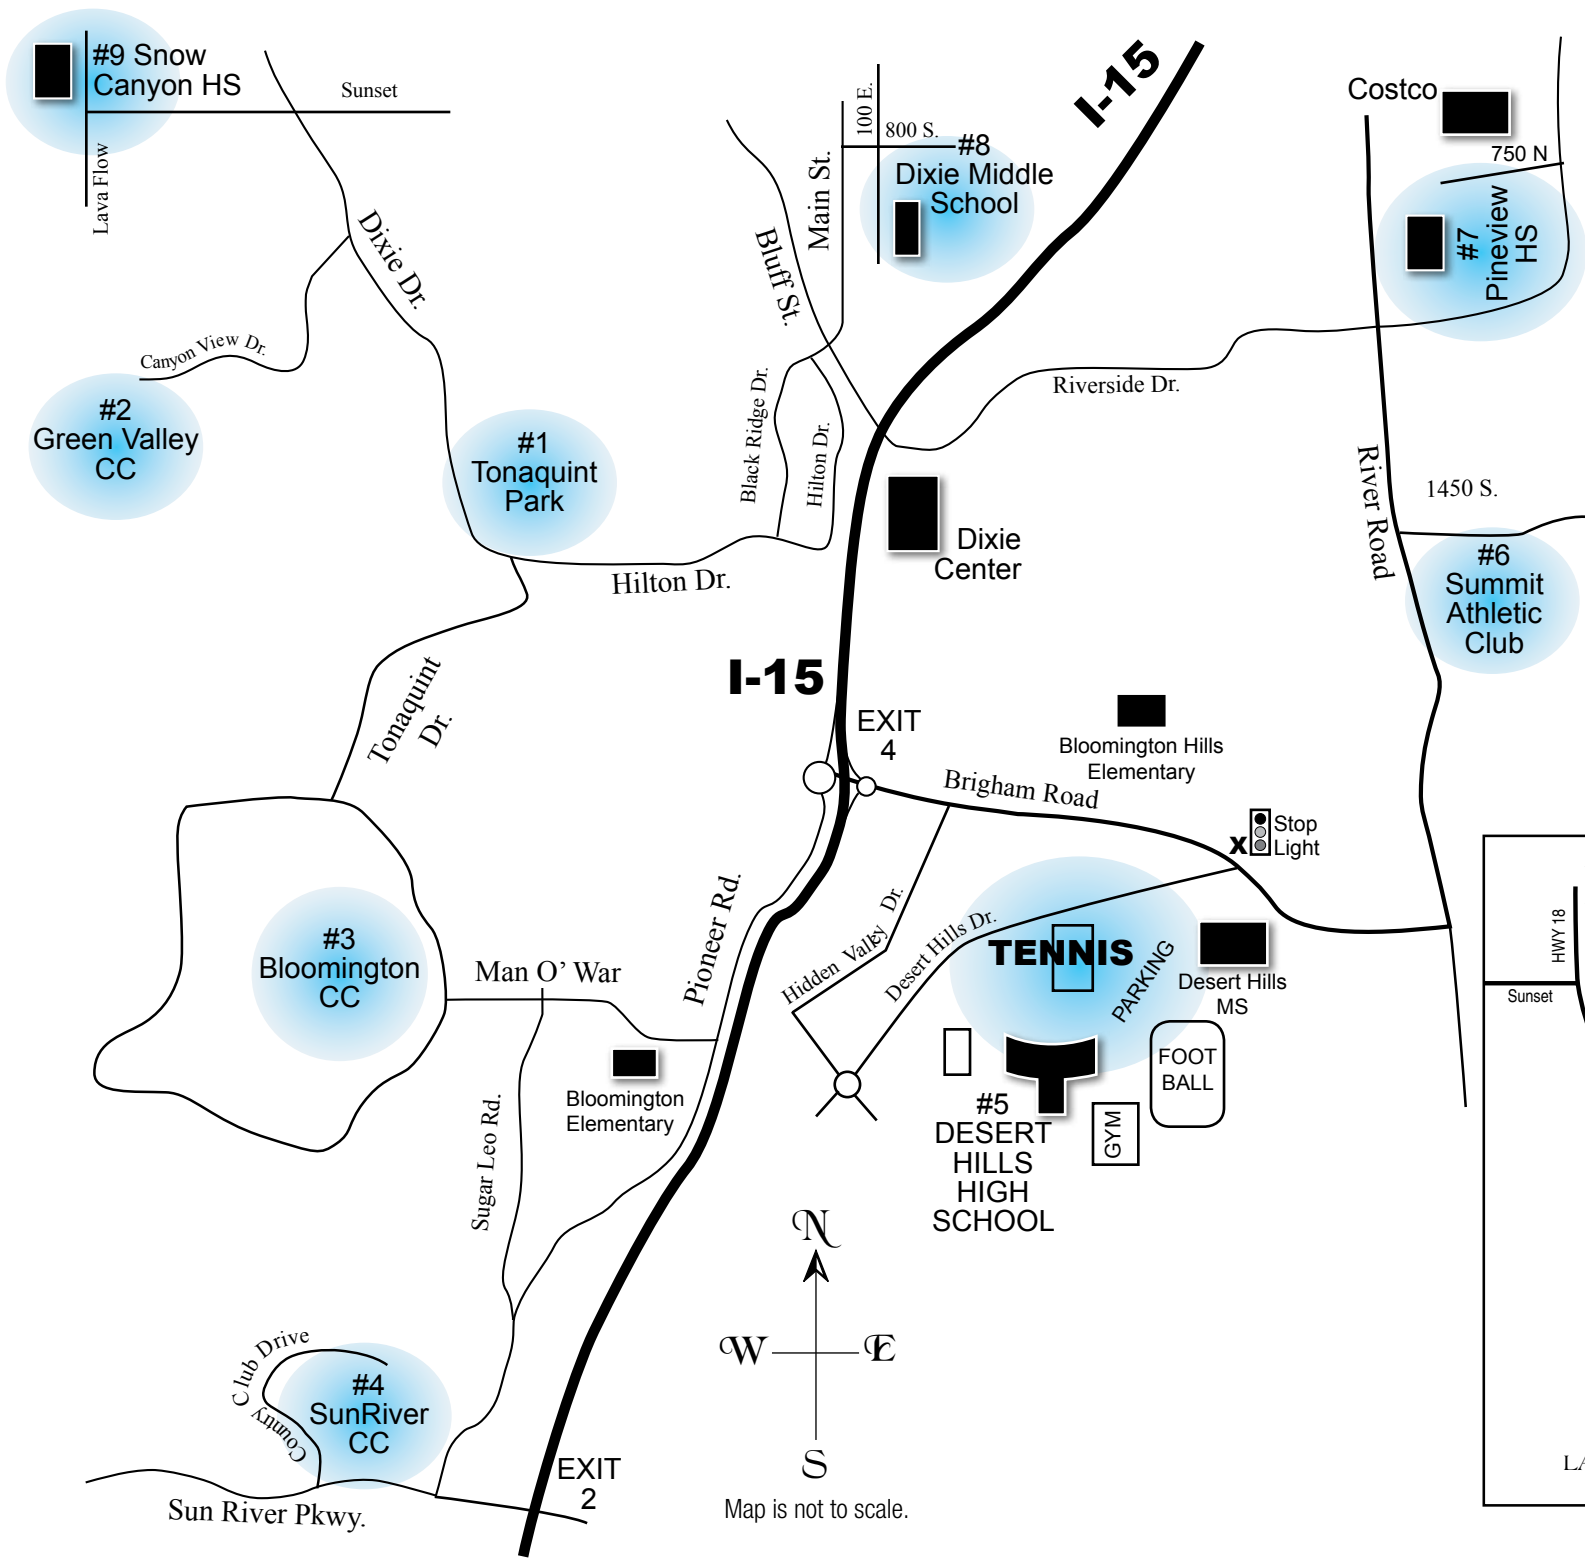

TENNIS
 HUNTSMAN
WORLD
 SENIOR GAMES

- #1 Tonaquint Park
- #2 Green Valley CC
- #3 Bloomington CC
- #4 SunRiver CC
- #5 Desert Hills High School
- #6 Summit Athletic Club (Round Robin Tennis)
- #7 Pineview High School
- #8 Dixie Middle School
- #9 Snow Canyon High School

N
 W — E
 S
 Map is not to scale.