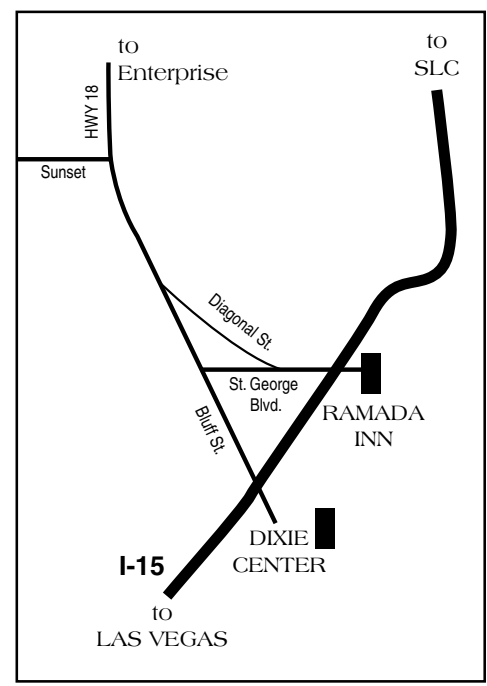

TENNIS
 HUNTSMAN
WORLD
 SENIOR GAMES

- #1 Tonaquint Park
- #2 Green Valley CC
- #3 Bloomington CC
- #4 SunRiver CC
- #5 Desert Hills High School
- #6 Summit Athletic Club (Round Robin Tennis)
- #7 Pineview High School
- #8 Dixie Middle School
- #9 Snow Canyon High School

N
 W — E
 S
 Map is not to scale.