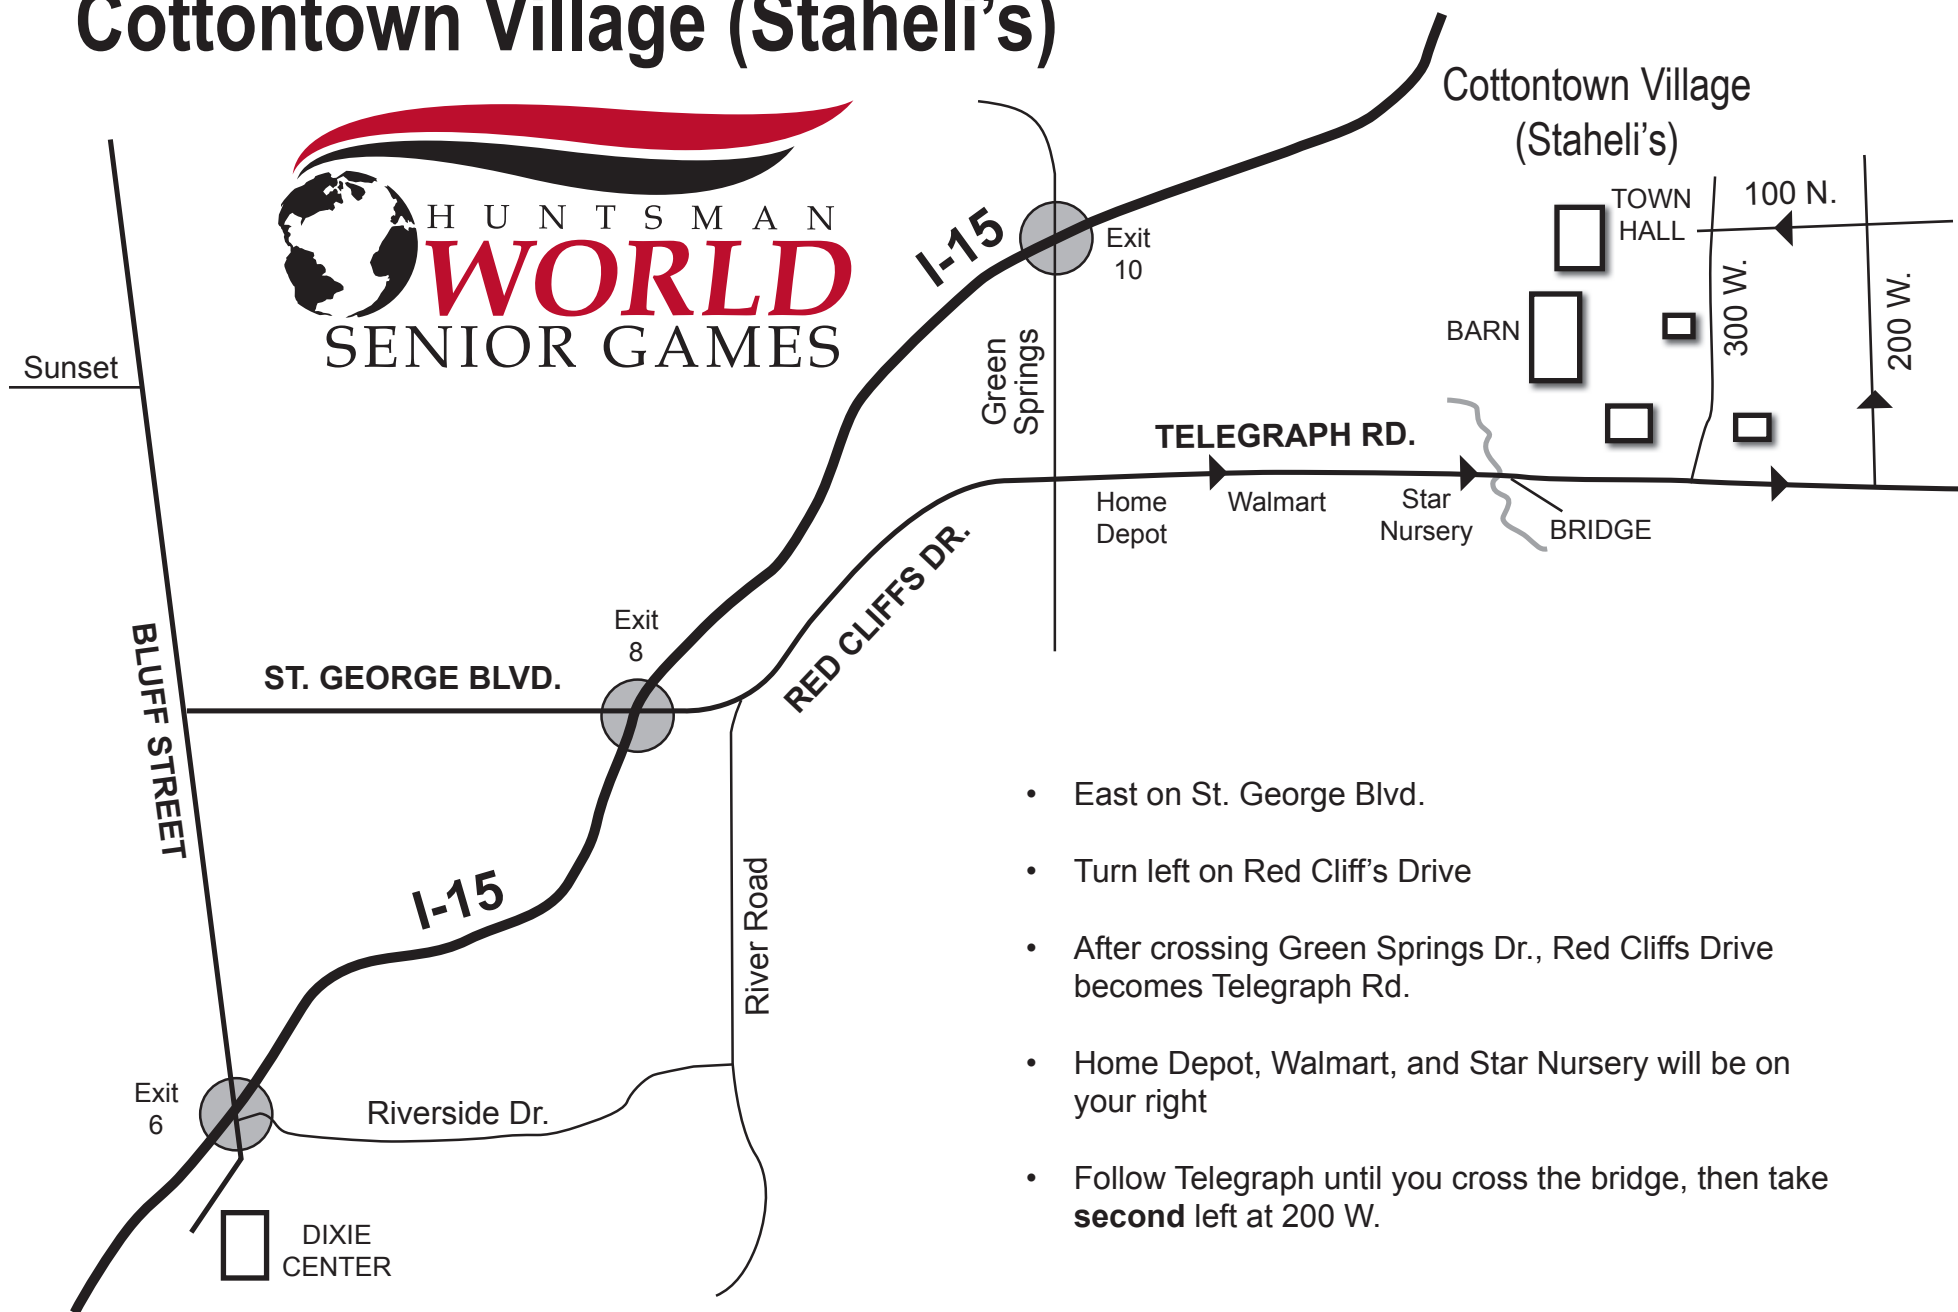

DIRECTIONS TO Cottontown Village (Staheli's)

- East on St. George Blvd.
- Turn left on Red Cliff's Drive
- After crossing Green Springs Dr., Red Cliffs Drive becomes Telegraph Rd.
- Home Depot, Walmart, and Star Nursery will be on your right
- Follow Telegraph until you cross the bridge, then take **second left** at 200 W.