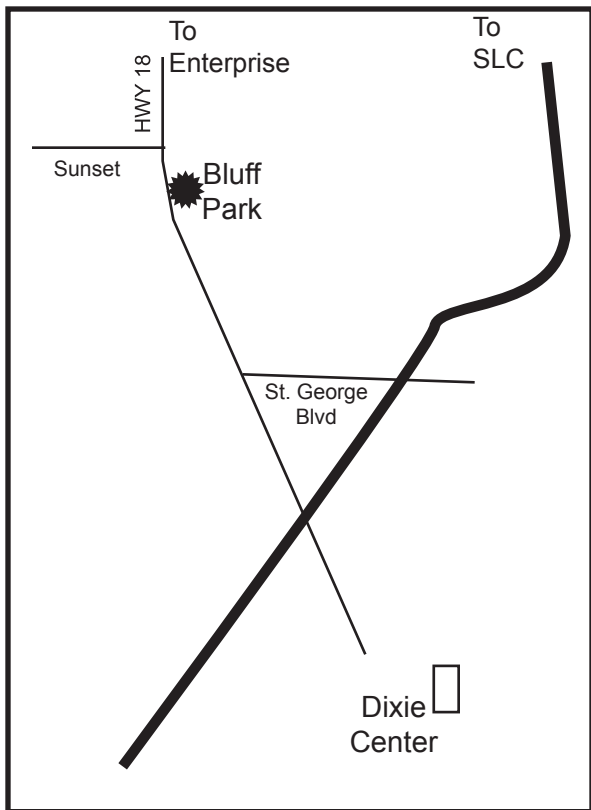

## CYCLING

Sunset

Sonic Burger

700 North

Start / Finish

### Bluff Park

600 North

Diagonal St.

600 West

500 North

Bluff St.

Subway

Church

# ST. GEORGE

Map is not to scale.