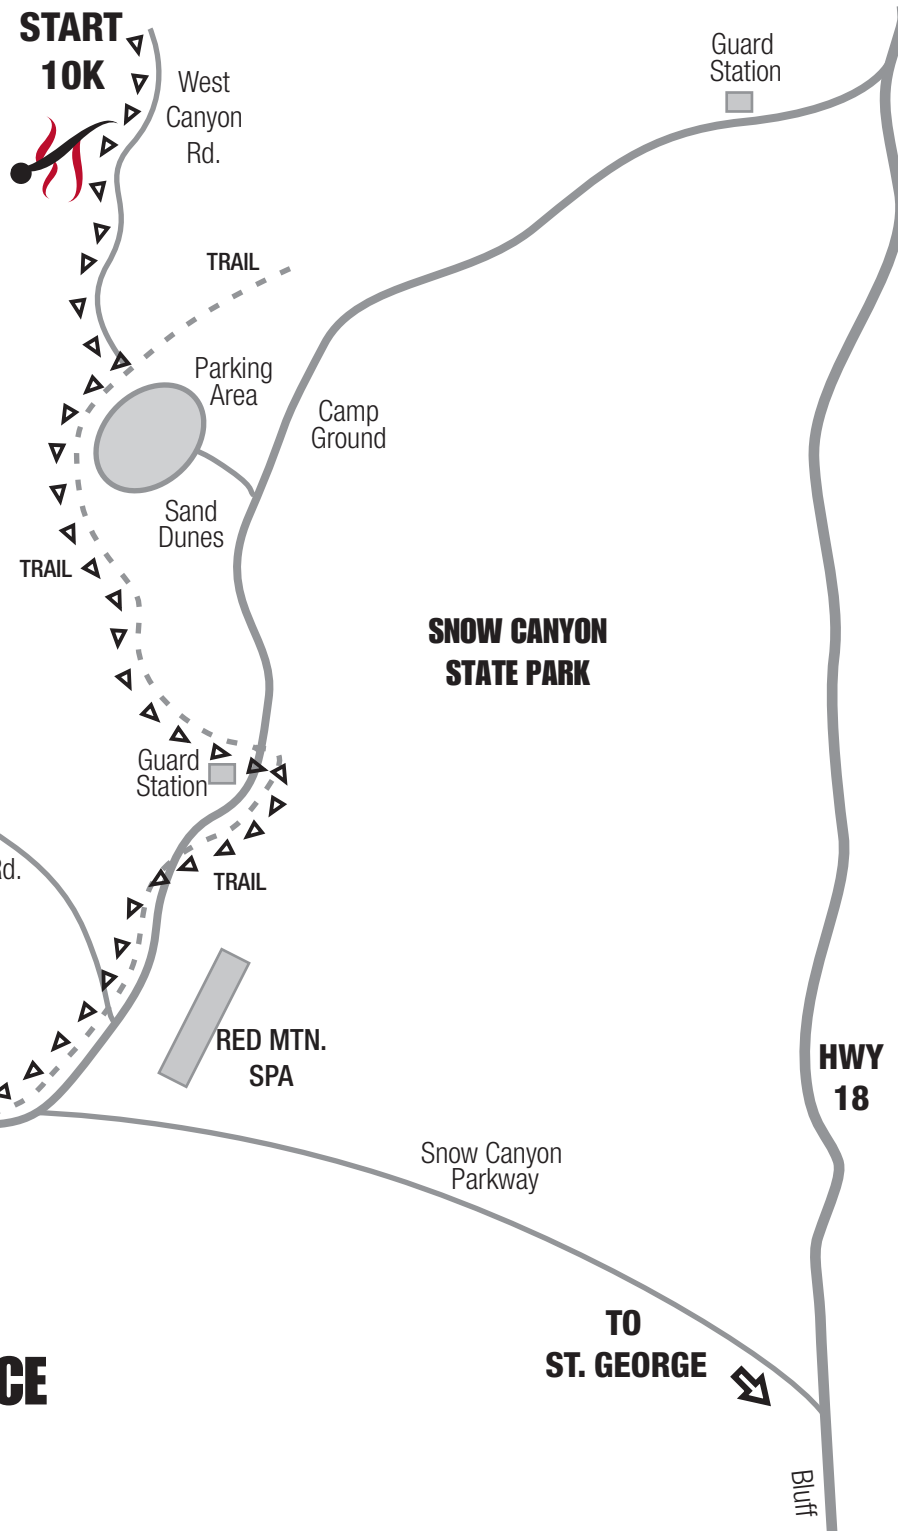

ROAD RACING

Map is not to scale.

CITY OF IVINS

Main St. 200 East

Center St.

10K ROAD RACE

TO ST. GEORGE

Bluff